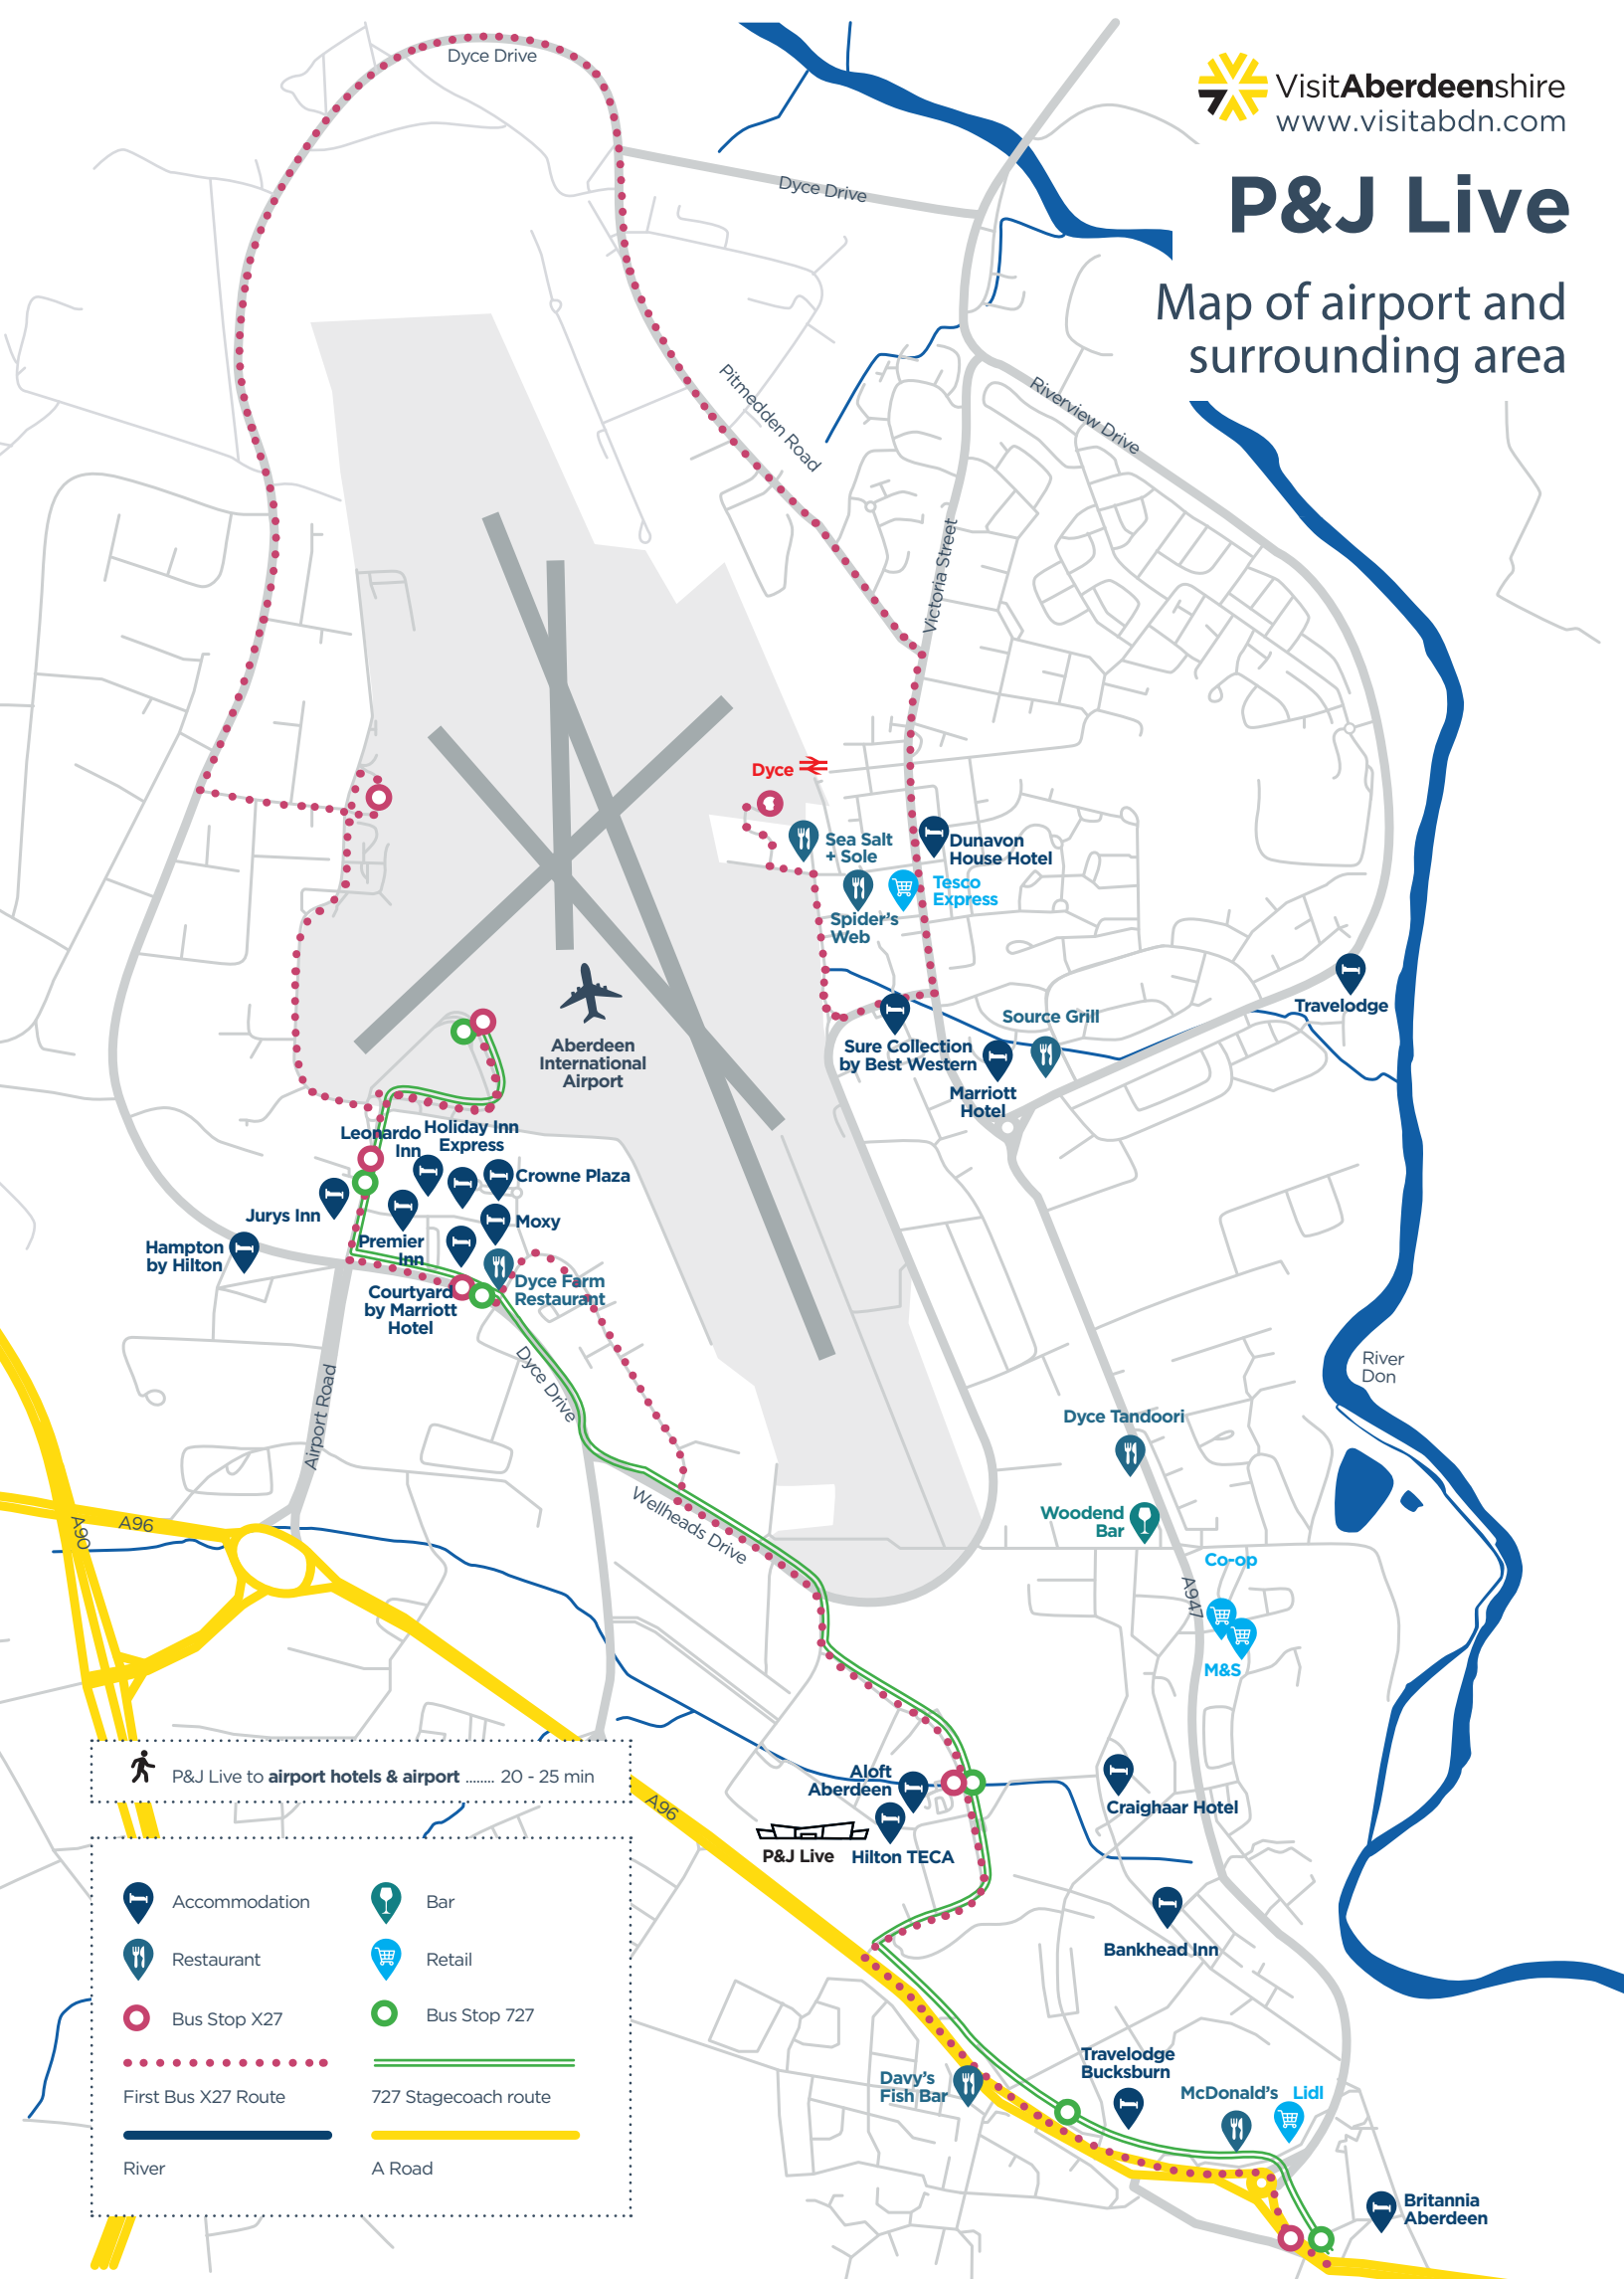

P&J Live

Map of airport and surrounding area

P&J Live to airport hotels & airport 20 - 25 min

	Accommodation		Bar
	Restaurant		Retail
	Bus Stop X27		Bus Stop 727
	First Bus X27 Route		727 Stagecoach route
	River		A Road